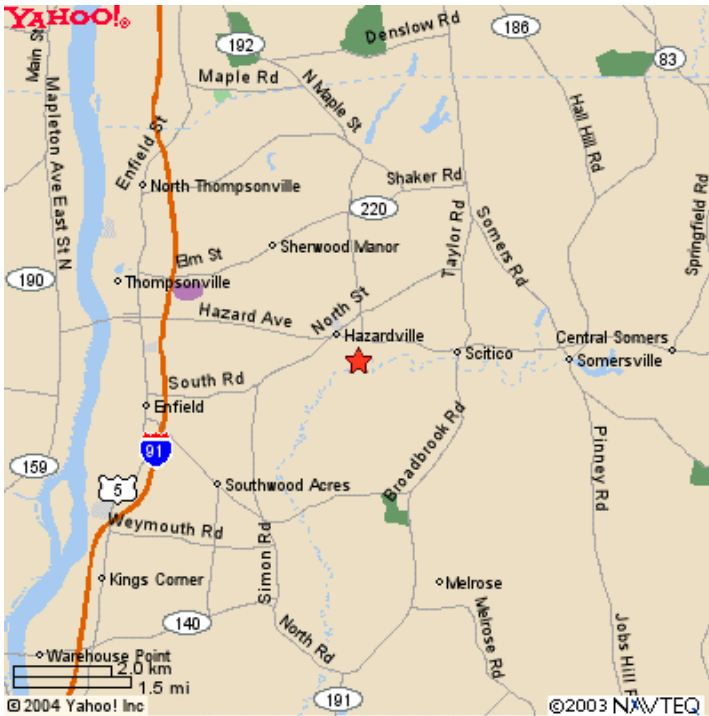

## Dixie Stampede

*Featuring National Caller*

# Directions to the Powder Mill Barn

32 South Maple Street  
Hazardville/Enfield, CT

Hazardville/Enfield Area

Powder Mill Barn Neighborhood

The Powder Mill Barn is located in Hazardville, CT, conveniently near US Rte 91 and CT Rte. 190.

### ***From U.S. Rte. 91:/CT Rte. 190 East:***

- EXIT #47E towards SOMERS/HAZARDVILLE - go 0.3 mi
- Continue on HAZARD AVE (CT Rte. 190)- go 2.4 mi
- RIGHT on SOUTH MAPLE ST - go 0.2 mi
- Powder Mill Parking lot is on the RIGHT

### ***From CT Rte 190 West (coming from Scitico, Somers, Stafford Springs, Union, Massachusetts on U.S Rte. 84, etc):***

- Note: From Massachusetts: I-84 WEST to EXIT 73 onto CT Rte. 190 WEST continue on CT Rte. 190 for 20 miles
- From the Traffic light in the center of Center of Hazardville (Intersection of CT Rte. 192 and North Maple St, Valero Mart on your right) LEFT onto South Maple St.
- Go about 0.2 miles down hill. Look for Powder Mill Barn on RIGHT, just before the bridge.