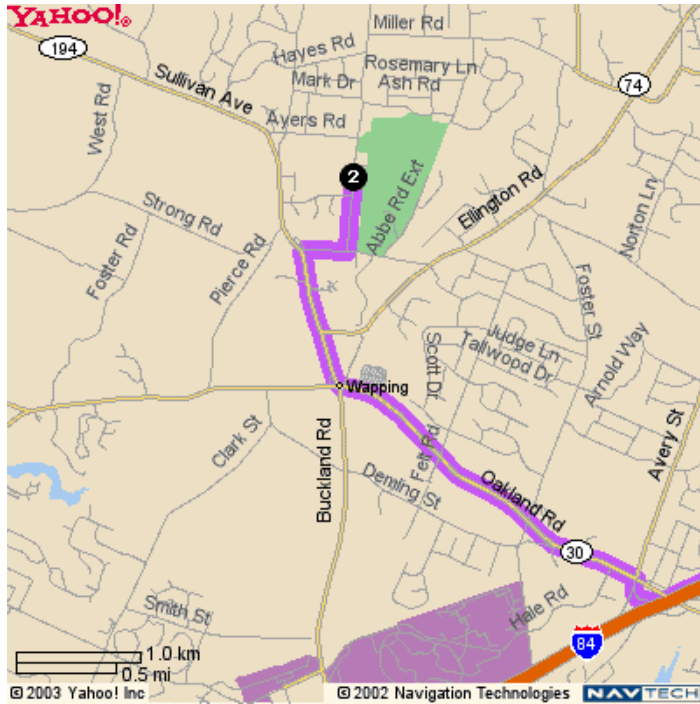

SOUTH WINDSOR SQUARE DANCE CLUB SOUTH WINDSOR, CONNECTICUT

Annual Hot Dog Roast

At the

South Windsor Community Center
(Special Location)

Friday, July 8, 2005

Caller: Bob Smith

Cuer: Bev Boudreau McKay

Club of the Month for July
Double Travel Points

Special Time: 7 p.m. to 10 p.m.

Admission: \$8

Please wear soft-soled shoes

See back for directions

Directions to South Windsor Community Center

150 Nevers Road

South Windsor, CT

South Windsor

S. W. Community Center Area

From I-84 West

CT-30/SOUTH WINDSOR(CT-83) exit towards MANCHESTER, exit #63 - go 0.2 mi
LEFT on DEMING ST - go 0.4 mi
Continue on OAKLAND RD - go 1.4 mi
RIGHT on SULLIVAN AVE - go 0.7 mi
RIGHT on SAND HILL RD - go 0.2 mi
LEFT on NEVERS RD - go 0.4 mi
Arrive at 150 NEVERS RD, SOUTH WINDSOR

From I-84 East

BUCKLAND STREET exit, exit #62 - go 0.4 mi
Continue on ramp - go 0.7 mi
LEFT on BUCKLAND ST - go 0.6 mi
BUCKLAND ST becomes BUCKLAND RD - go 1.3 mi
Continue on SULLIVAN AVE - go 0.7 mi
RIGHT on SAND HILL RD - go 0.2 mi
LEFT on NEVERS RD - go 0.4 mi