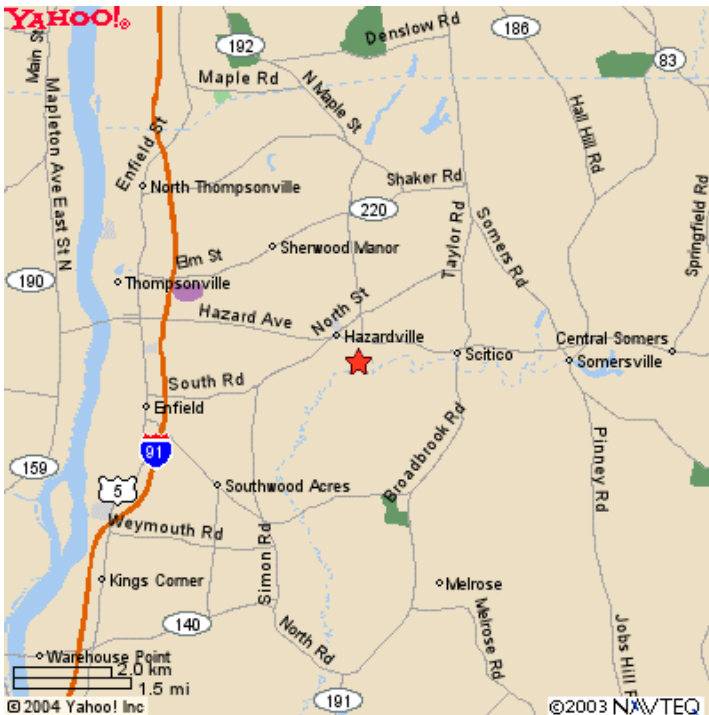

SOUTH WINDSOR SQUARE DANCE CLUB SOUTH WINDSOR, CONNECTICUT

presents National Caller from New Jersey

Mike Jacobs

& Texas/Massachusetts Cuer

Jo Yakimowski

for our

FIESTA NIGHT!

at the

Website: <http://fhrick.net/SWSDC/SWSDC.htm>

See back for directions

Directions to the

32 South Maple Street
Hazardville/Enfield, CT

Hazardville/Enfield Area

Powder Mill Barn Neighborhood

The Powder Mill Barn is located in Hazardville, CT, conveniently near US Rte 91 and CT Rte. 190.

From U.S. Rte. 91:/CT Rte. 190 East:

- EXIT #47E towards SOMERS/HAZARDVILLE - go 0.3 mi
- Continue on HAZARD AVE (CT Rte. 190)- go 2.4 mi
- RIGHT on SOUTH MAPLE ST - go 0.2 mi
- Powder Mill Parking lot is on the RIGHT

From CT Rte 190 West (coming from Scitico, Somers, Stafford Springs, Union, Massachusetts on U.S Rte. 84, etc):

- From the Traffic light in the center of Center of Hazardville (Intersection of CT Rte. 192 and North Maple St, Valero Mart on your right) LEFT onto South Maple St.
- Go about 0.2 miles down hill. Look for Powder Mill Barn on RIGHT, just before the bridge.