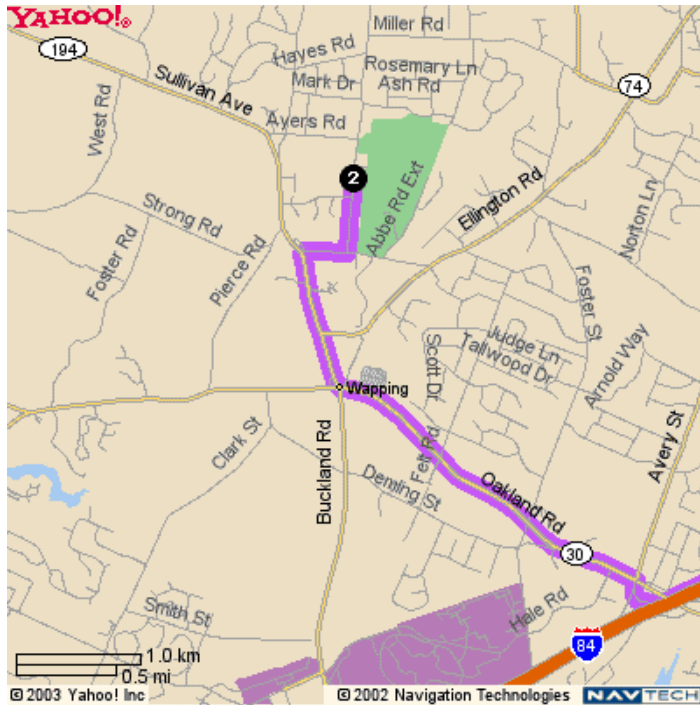

Website: <http://fhrick.net/SWSDC/SWSDC.htm>

See back for directions

Directions to South Windsor Community Center

150 Nevers Road

South Windsor, CT

South Windsor

S. W. Community Center Area

From I-84 West

CT-30/SOUTH WINDSOR(CT-83) exit towards MANCHESTER, exit #63 - go 0.2 mi
 LEFT on DEMING ST - go 0.4 mi
 Continue on OAKLAND RD - go 1.4 mi
 RIGHT on SULLIVAN AVE - go 0.7 mi
 RIGHT on SAND HILL RD - go 0.2 mi
 LEFT on NEVERS RD - go 0.4 mi
 Arrive at 150 NEVERS RD, SOUTH WINDSOR

From I-84 East

BUCKLAND STREET exit, exit #62 - go 0.4 mi
 Continue on ramp - go 0.7 mi
 LEFT on BUCKLAND ST - go 0.6 mi
 BUCKLAND ST becomes BUCKLAND RD - go 1.3 mi
 Continue on SULLIVAN AVE - go 0.7 mi
 RIGHT on SAND HILL RD - go 0.2 mi
 LEFT on NEVERS RD - go 0.4 mi