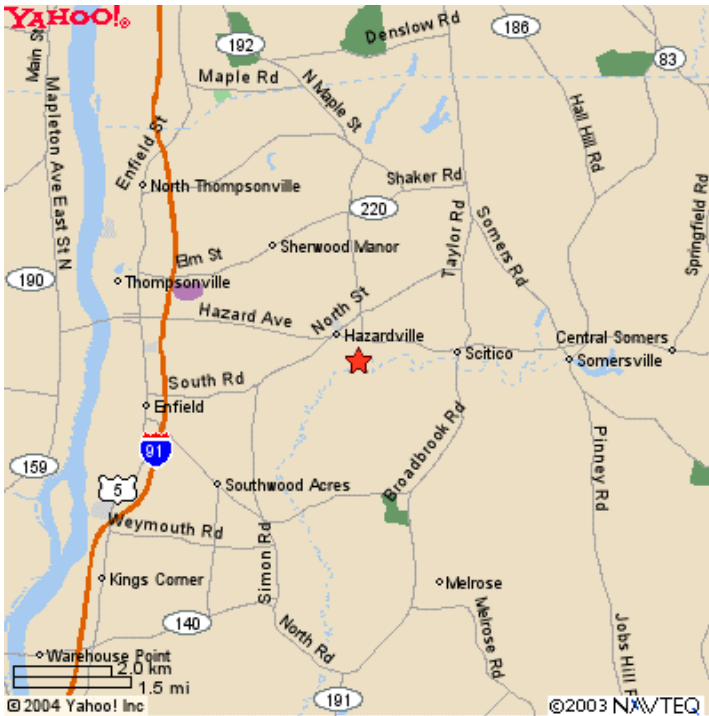

See back for directions

Directions to the Powder Mill Barn

32 South Maple Street
Hazardville/Enfield, CT

Hazardville/Enfield Area

Powder Mill Barn Neighborhood

The Powder Mill Barn is located in Hazardville, CT, conveniently near US Rte 91 and CT Rte. 190.

From U.S. Rte. 91:/CT Rte. 190 East:

- EXIT #47E towards SOMERS/HAZARDVILLE - go 0.3 mi
- Continue on HAZARD AVE (CT Rte. 190)- go 2.4 mi
- RIGHT on SOUTH MAPLE ST - go 0.2 mi
- Powder Mill Parking lot is on the RIGHT

From CT Rte 190 West (coming from Scitico, Somers, Stafford Springs, Union, Massachusetts on U.S Rte. 84, etc):

- From the Traffic light in the center of Center of Hazardville (Intersection of CT Rte. 192 and North Maple St, Valero Mart on your right) LEFT onto South Maple St.
- Go about 0.2 miles down hill. Look for Powder Mill Barn on RIGHT, just before the bridge.