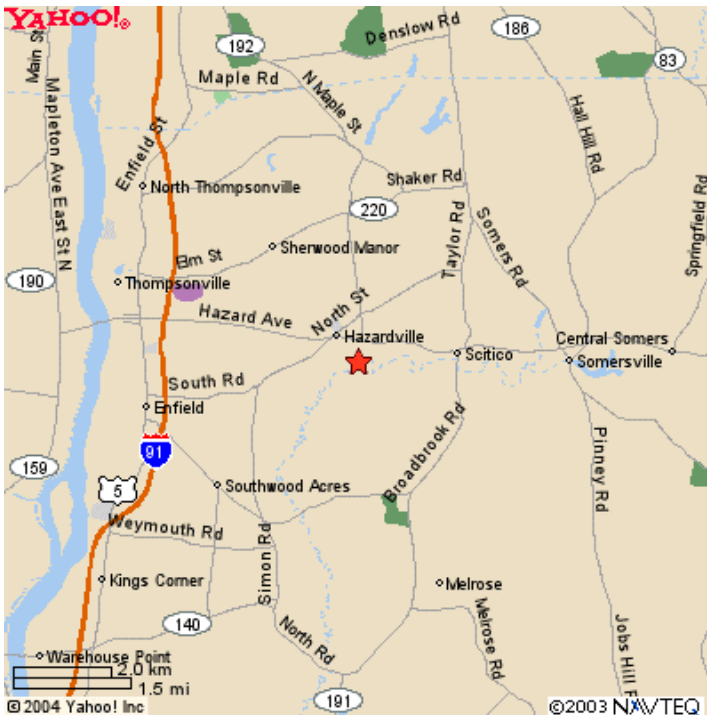

## Directions to the

32 South Maple Street  
Hazardville/Enfield, CT

### Hazardville/Enfield Area

### Powder Mill Barn Neighborhood

The Powder Mill Barn is located in Hazardville, CT, conveniently near US Rte 91 and CT Rte. 190.

#### ***From U.S. Rte. 91:/CT Rte. 190 East:***

- EXIT #47E towards SOMERS/HAZARDVILLE - go 0.3 mi
- Continue on HAZARD AVE (CT Rte. 190)- go 2.4 mi
- RIGHT on SOUTH MAPLE ST - go 0.2 mi
- Powder Mill Parking lot is on the RIGHT