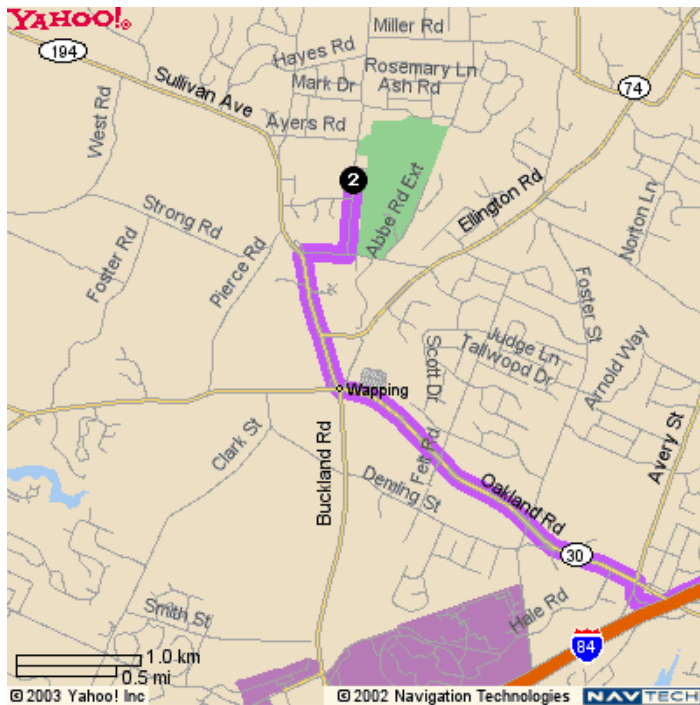

See back for directions

Directions to South Windsor Community Center

150 Nevers Road
South Windsor, CT

South Windsor

S. W. Community Center Area

From I-84 West

CT-30/SOUTH WINDSOR(CT-83) exit towards MANCHESTER, exit #63 - go 0.2 mi
 LEFT on DEMING ST - go 0.4 mi
 Continue on OAKLAND RD - go 1.4 mi
 RIGHT on SULLIVAN AVE - go 0.7 mi
 RIGHT on SAND HILL RD - go 0.2 mi
 LEFT on NEVERS RD - go 0.4 mi
 Arrive at 150 NEVERS RD, SOUTH WINDSOR

From I-84 East

BUCKLAND STREET exit, exit #62 - go 0.4 mi
 Continue on ramp - go 0.7 mi
 LEFT on BUCKLAND ST - go 0.6 mi
 BUCKLAND ST becomes BUCKLAND RD - go 1.3 mi
 Continue on SULLIVAN AVE - go 0.7 mi
 RIGHT on SAND HILL RD - go 0.2 mi
 LEFT on NEVERS RD - go 0.4 mi