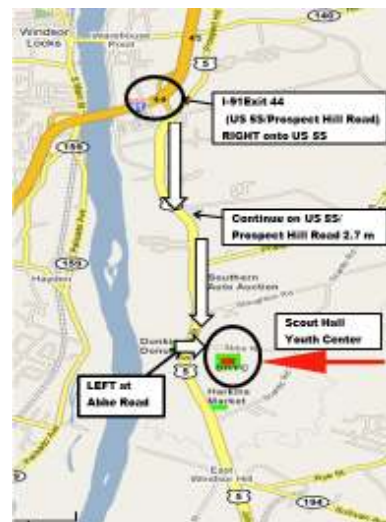

<http://fhrick.net/SWSDC/SWSDC.htm>

presents

Round Dance Lessons

with cuers/teachers

Bev & Robert Mackay

When: Tuesdays 7:30-9:30 p.m.

Beginning October 11

Session 1: 7:30-8:30 Phase II (beginner)

Session 2: 8:30-9:30: Phase III-IV

Where: Scout Hall Youth Center

28 Abbe Road, East Windsor, CT
(just off Rte.5)

Directions: From I-91 (See Map):

Exit 44 (US-5S toward E.Windsor).
RIGHT onto US-5S/Prospect Hill Rd.
Continue on US-5S 2.7 miles.
LEFT onto Abbe Road, the Scout Hall
is on the RIGHT approximately
 $\frac{1}{2}$ mile down the road