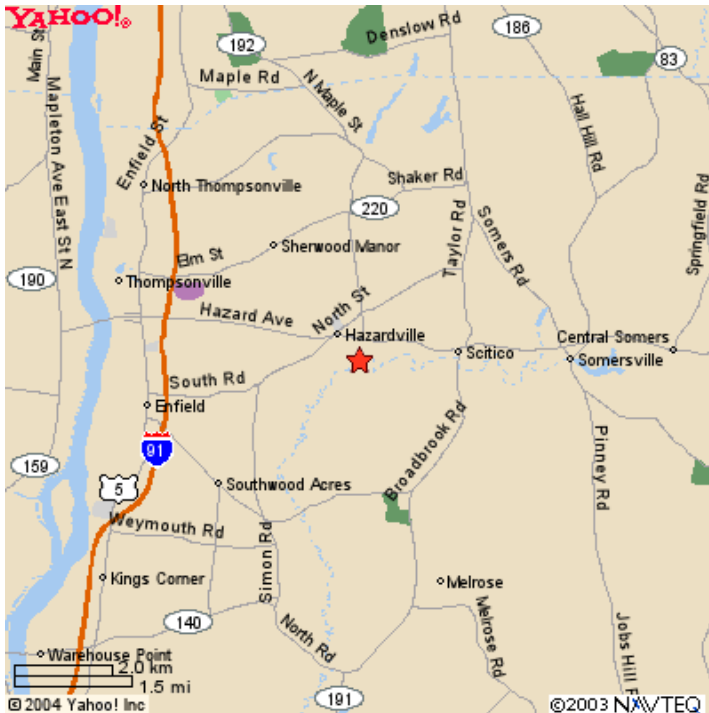

Plus, with A1 and DBD star tips!

Admission: \$10

See back for directions

Directions to the Powder Mill Barn

32 South Maple Street
Hazardville/Enfield, CT

Hazardville/Enfield Area

Powder Mill Barn Neighborhood

The Powder Mill Barn is located in Hazardville, CT, conveniently near US Rte 91 and CT Rte. 190.

From U.S. Rte. 91:/CT Rte. 190 East:

- EXIT #47E towards SOMERS/HAZARDVILLE - go 0.3 mi
- Continue on HAZARD AVE (CT Rte. 190)- go 2.4 mi
- RIGHT on SOUTH MAPLE ST - go 0.2 mi
- Powder Mill Parking lot is on the RIGHT

From CT Rte 190 West (coming from Scitico, Somers, Stafford Springs, Union, Massachusetts on U.S Rte. 84, etc):

- Note: From Massachusetts: I-84 WEST to EXIT 73 onto CT Rte. 190 WEST continue on CT Rte. 190 for 20 miles
- From the Traffic light in the center of Center of Hazardville (Intersection of CT Rte. 192 and North Maple St, Valero Mart on your right) LEFT onto South Maple St.
- Go about 0.2 miles down hill. Look for Powder Mill Barn on RIGHT, just before the bridge.