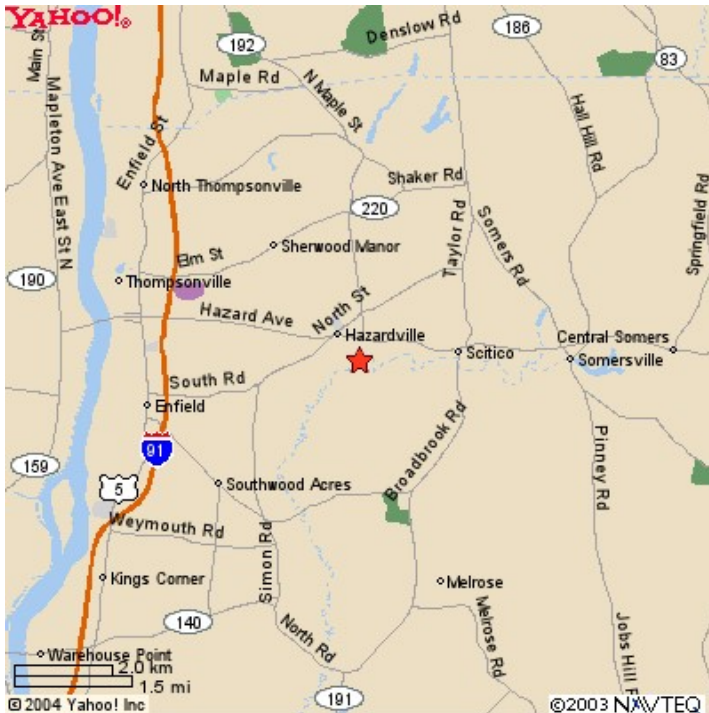

# Birgit Maguire

**Friday, May 24, 2019**  
**at the Powder Mill Barn**

**32 South Maple Street, Enfield, CT**  
**7:30 Rounds Plus 8-10:45 p.m.**

**Plus level with A1 and DBD star tips!**

**Admission: \$10**

See back for directions

## Directions to the Powder Mill Barn

32 South Maple Street  
Hazardville/Enfield, CT

Hazardville/Enfield Area

Powder Mill Barn Neighborhood

The Powder Mill Barn is located in Hazardville, CT, conveniently near US Rte 91 and CT Rte. 190.

### ***From U.S. Rte. 91:/CT Rte. 190 East:***

- EXIT #47E towards SOMERS/HAZARDVILLE - go 0.3 mi
- Continue on HAZARD AVE (CT Rte. 190)- go 2.4 mi
- RIGHT on SOUTH MAPLE ST - go 0.2 mi
- Powder Mill Parking lot is on the RIGHT