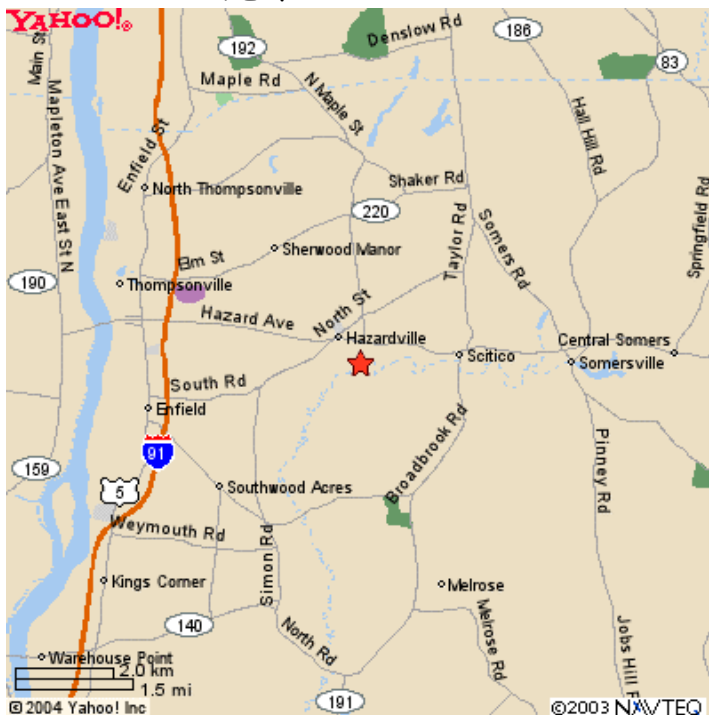

## Directions to the

32 South Maple Street  
Hazardville/Enfield, CT

### Hazardville/Enfield Area

### Powder Mill Barn Neighborhood

The Powder Mill Barn is located in Hazardville, CT, conveniently near US Rte 91 and CT Rte. 190.

#### ***From U.S. Rte. 91:/CT Rte. 190 East:***

- EXIT #47E towards SOMERS/HAZARDVILLE - go 0.3 mi
- Continue on HAZARD AVE (CT Rte. 190)- go 2.4 mi
- RIGHT on SOUTH MAPLE ST - go 0.2 mi
- Powder Mill Parking lot is on the RIGHT