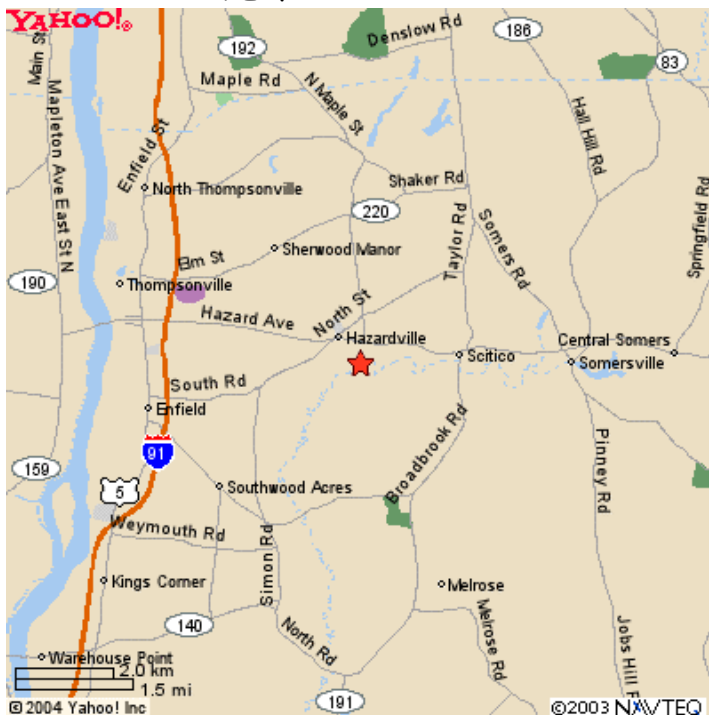

Hazardville/Enfield Area

Powder Mill Barn Neighborhood

The Powder Mill Barn is located in Hazardville, CT, conveniently near US Rte 91 and CT Rte. 190.

From U.S. Rte. 91:/CT Rte. 190 East:

- EXIT #47E towards SOMERS/HAZARDVILLE - go 0.3 mi
- Continue on HAZARD AVE (CT Rte. 190)- go 2.4 mi
- RIGHT on SOUTH MAPLE ST - go 0.2 mi
- Powder Mill Parking lot is on the RIGHT

From CT Rte 190 West (coming from Scitico, Somers, Stafford Springs, Union, Massachusetts on U.S Rte. 84, etc):

- From the Traffic light in the center of Center of Hazardville (Intersection of CT Rte. 192 and North Maple St, Valero Mart on your right) LEFT onto South Maple St.
- Go about 0.2 miles down hill. Look for Powder Mill Barn on RIGHT, just before the bridge.