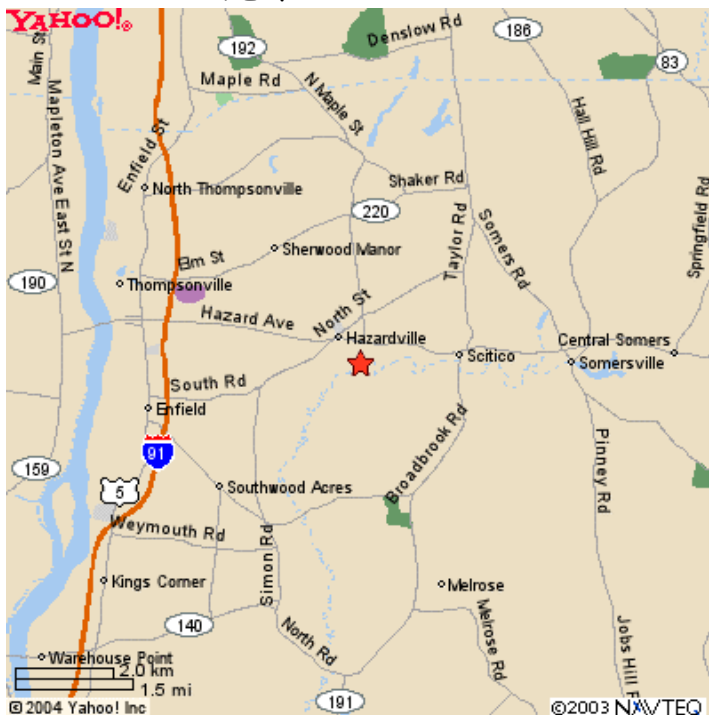

See back for directions

Directions to the

32 South Maple Street
Hazardville/Enfield, CT

Hazardville/Enfield Area

Powder Mill Barn Neighborhood

The Powder Mill Barn is located in Hazardville, CT, conveniently near US Rte 91 and CT Rte. 190.

From U.S. Rte. 91:/CT Rte. 190 East:

- EXIT #47E towards SOMERS/HAZARDVILLE - go 0.3 mi
- Continue on HAZARD AVE (CT Rte. 190)- go 2.4 mi
- RIGHT on SOUTH MAPLE ST - go 0.2 mi
- Powder Mill Parking lot is on the RIGHT

From CT Rte 190 West (coming from Scitico, Somers, Stafford Springs, Union, Massachusetts on U.S Rte. 84, etc):

- From the Traffic light in the center of Center of Hazardville (Intersection of CT Rte. 192 and North Maple St, Valero Mart on your right) LEFT onto South Maple St.
- Go about 0.2 miles down hill. Look for Powder Mill Barn on RIGHT, just before the bridge.