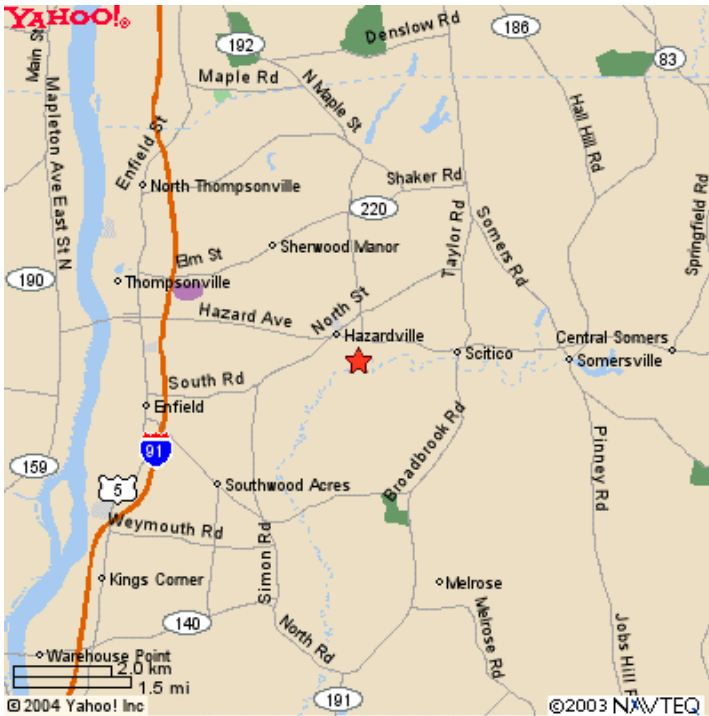

See back for directions

# Directions to the Powder Mill Barn

32 South Maple Street  
Hazardville/Enfield, CT

Hazardville/Enfield Area

Powder Mill Barn Neighborhood

The Powder Mill Barn is located in Hazardville, CT, conveniently near US Rte 91 and CT Rte. 190.

### ***From U.S. Rte. 91:/CT Rte. 190 East:***

- EXIT #47E towards SOMERS/HAZARDVILLE - go 0.3 mi
- Continue on HAZARD AVE (CT Rte. 190)- go 2.4 mi
- RIGHT on SOUTH MAPLE ST - go 0.2 mi
- Powder Mill Parking lot is on the RIGHT