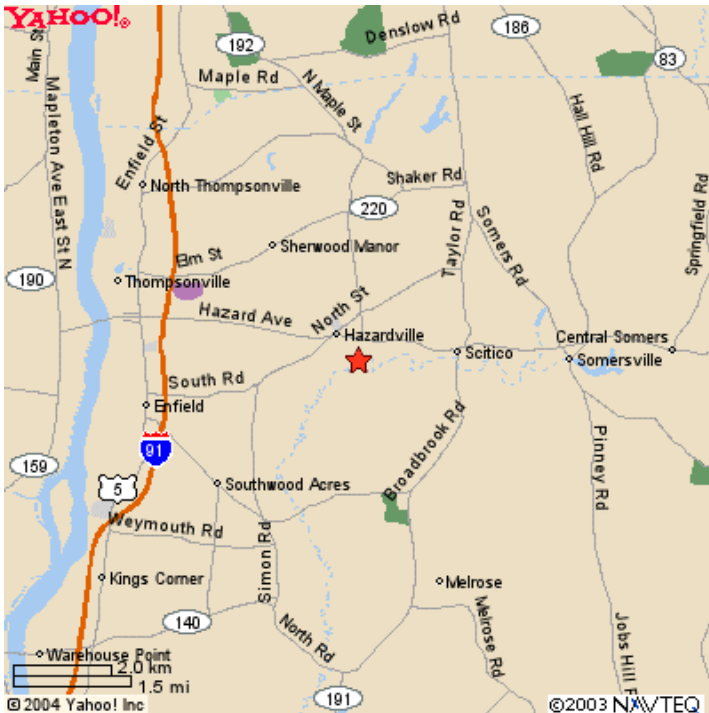

See back for directions

## Directions to the Powder Mill Barn

32 South Maple Street  
Hazardville/Enfield, CT

Hazardville/Enfield Area

Powder Mill Barn Neighborhood

The Powder Mill Barn is located in Hazardville, CT, conveniently near US Rte 91 and CT Rte. 190.

### ***From U.S. Rte. 91:/CT Rte. 190 East:***

- EXIT #47E towards SOMERS/HAZARDVILLE - go 0.3 mi
- Continue on HAZARD AVE (CT Rte. 190)- go 2.4 mi
- RIGHT on SOUTH MAPLE ST - go 0.2 mi
- Powder Mill Parking lot is on the RIGHT