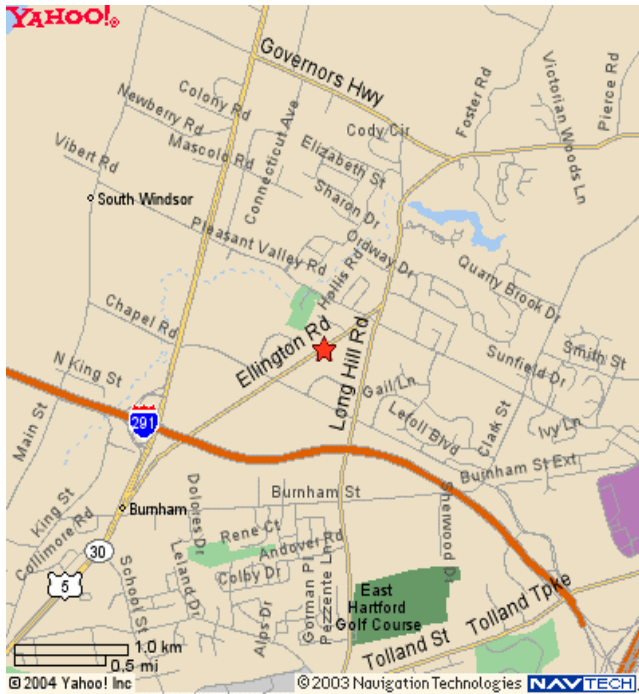

# Directions to Eli Terry School

569 GRIFFIN RD, SOUTH WINDSOR

## South Windsor Area

## Eli Terry School Area