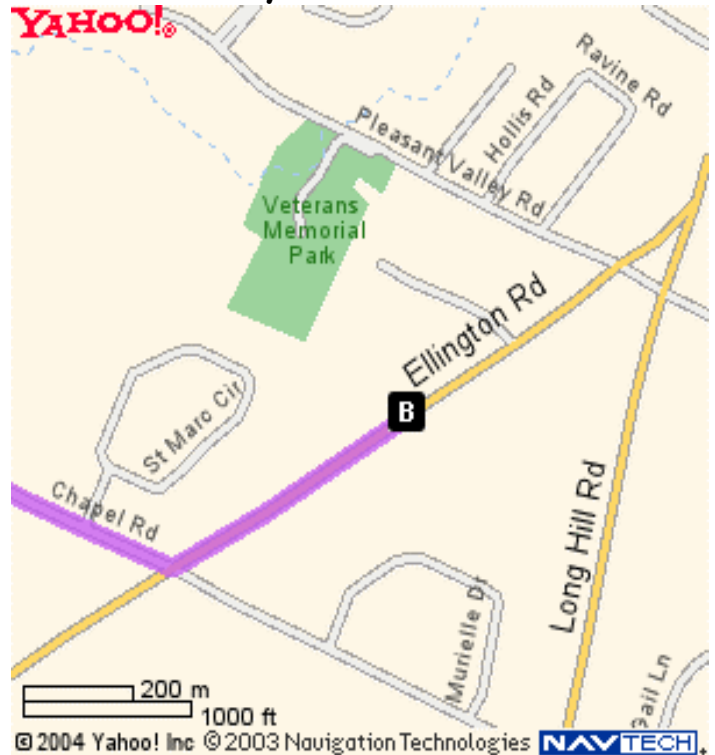

South Windsor Area

Pleasant Valley School Area

From Points East:

I-84 WEST to EXIT 60 & 62 (US-44/BUCKLAND ST./MIDDLE TPKE. WEST)
EXIT 62 (BUCKLAND STREET). PLEASANT VALLEY ROAD is at the end of the ramp.
LEFT on PLEASANT VALLEY ROAD - go approximately 5 miles to ELLINGTON ROAD
LEFT on ELLINGTON ROAD - go $\frac{1}{2}$ mile.
Pleasant Valley School is on the LEFT.

From Points West:

I-84 EAST to EXIT #62 (BUCKLAND STREET).
LEFT on PLEASANT VALLEY ROAD (Olive Garden Restaurant is on the corner).
Continue on Pleasant Valley Road approximately 5 miles to ELLINGTON ROAD.
LEFT on ELLINGTON ROAD - go approximately 1/2 mile, Pleasant Valley School is on the LEFT.

From Points North and South:

I-91 to EXIT #35A (I-291 Manchester)
I-291 EAST to EXIT #4 (CT-RTE 5)
LEFT on CT RTE 5. Continue on CT RTE 5 NORTH to CHAPEL ROAD
RIGHT on CHAPEL ROAD to ELLINGTON ROAD
RIGHT on ELLINGTON ROAD (CT-RTE 30) - go 1.5 miles; Pleasant Valley School is on the RIGHT.